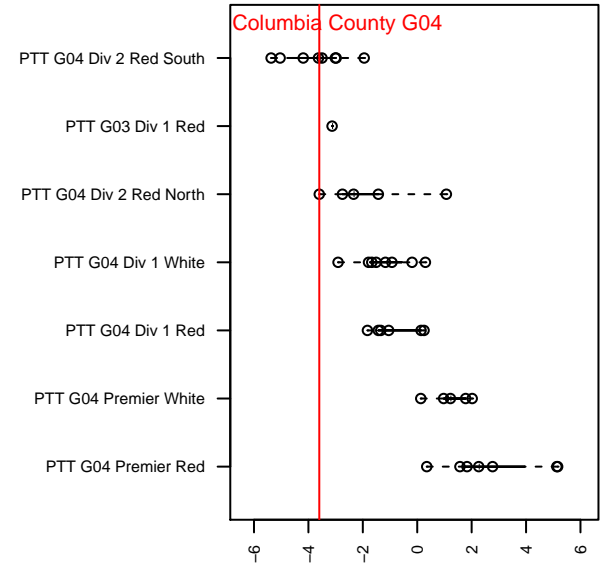

FC Columbia County G04

, OR
 G04 total strength=920
 attack=2.17 defense=1.06
 fall league = PTT G04 Div 2 Red North
 spr league = Spr OYS G04 Div 2 White

alt names used:
 FC Columbia County 04G
 FCCC 04G
 FCCC 04G

Venues played:
 2017 Mt Hood Challenge U14 Bronze
 2017 PTT G04 Division 2 Red North
 2017 Spr OYS G04 Division 2 White

FC Columbia County G04
 Dots are actual minus expected GF (blue circles) and GA (red triangles).
 Blue line is smoothed change in attack strength. Red is smoothed change in defense strength.

**attack and defense variance (black dot)
relative to other teams
and top 10 in region**

**attack and defense rating
relative to others at age
and all opponents in last 13 months**

Performance relative to 13 month average